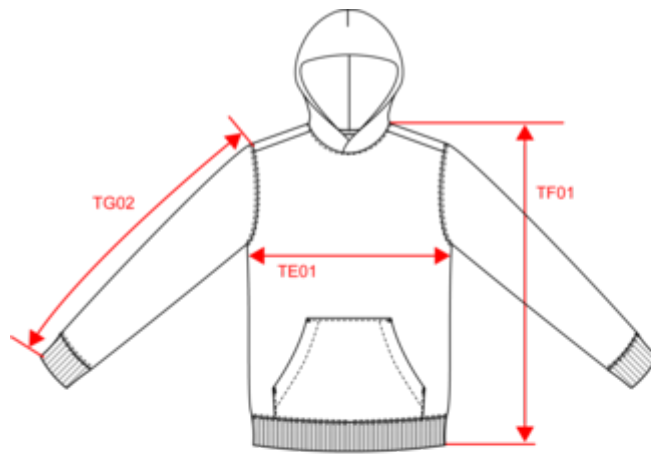

85% organic cotton and 15% post-consumer polyester Ringspun combed cotton Straight fit Brushed 3-ply fleece, LSF (Low Shrinkage Fleece) Enzyme-washed 1/2 circle in the back 1x1 rib bottom hem and cuffs Double overstitching on cuffs, armholes and bottom hem Single overstitching on neckline Inner taped neckline with herringbone Hood lined with main material in very streamlined design with no overstitching around the edge

6 COLOURS

OEKO-TEX®
CONFIDENCE IN TEXTILES
STANDARD 100
CQ 10077/RTM
Textil substances rechecked.
www.oeko-tex.com/standard100

NS404
Kids' hooded sweatshirt - 350gsm

Dimensions (cm)

Measurements in cm	4/6	6/8	8/10	10/12	12/14
TE01 - 1/2 chest width at 1.5cm below armhole	36.70	38.40	41.00	44.50	48.00
TF01 - Total height from HSP	45.90	50.70	55.50	60.30	65.10
TG02 - Long sleeve length	40.65	44.85	49.25	53.85	58.45