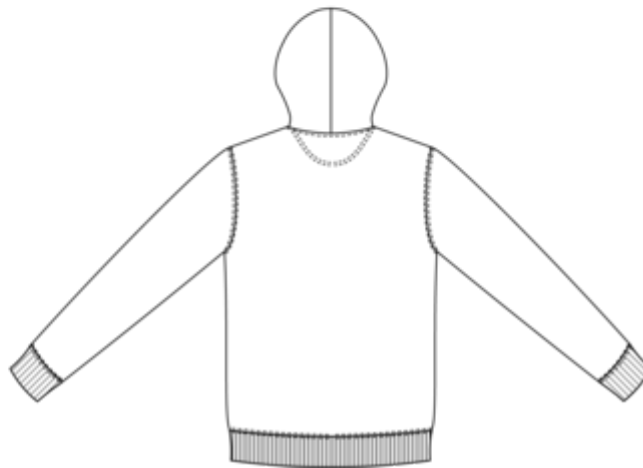

85% organic cotton and 15% post-consumer polyester Ringspun combed cotton Straight fit Brushed 3-ply fleece, LSF (Low Shrinkage Fleece) Enzyme-washed 1/2 circle in the back 1x1 rib bottom hem and cuffs Double overstitching on cuffs, armholes and bottom hem Single overstitching on neckline Inner taped neckline with herringbone Hood lined with main material in very streamlined design with no overstitching around the edge

6 COLOURS

OEKO-TEX®
CONFIDENCE IN TEXTILES
STANDARD 100
CQ 10077/RTM
Textil substances rechecked.
www.oeko-tex.com/standard100

NS404
Kids' hooded sweatshirt - 350gsm

Dimensions (cm)

Measurements in cm	4/6	6/8	8/10	10/12	12/14
TE01 - 1/2 chest width at 1.5cm below armhole	36.70	38.40	41.00	44.50	48.00
TF01 - Total height from HSP	45.90	50.70	55.50	60.30	65.10
TG02 - Long sleeve length	40.65	44.85	49.25	53.85	58.45